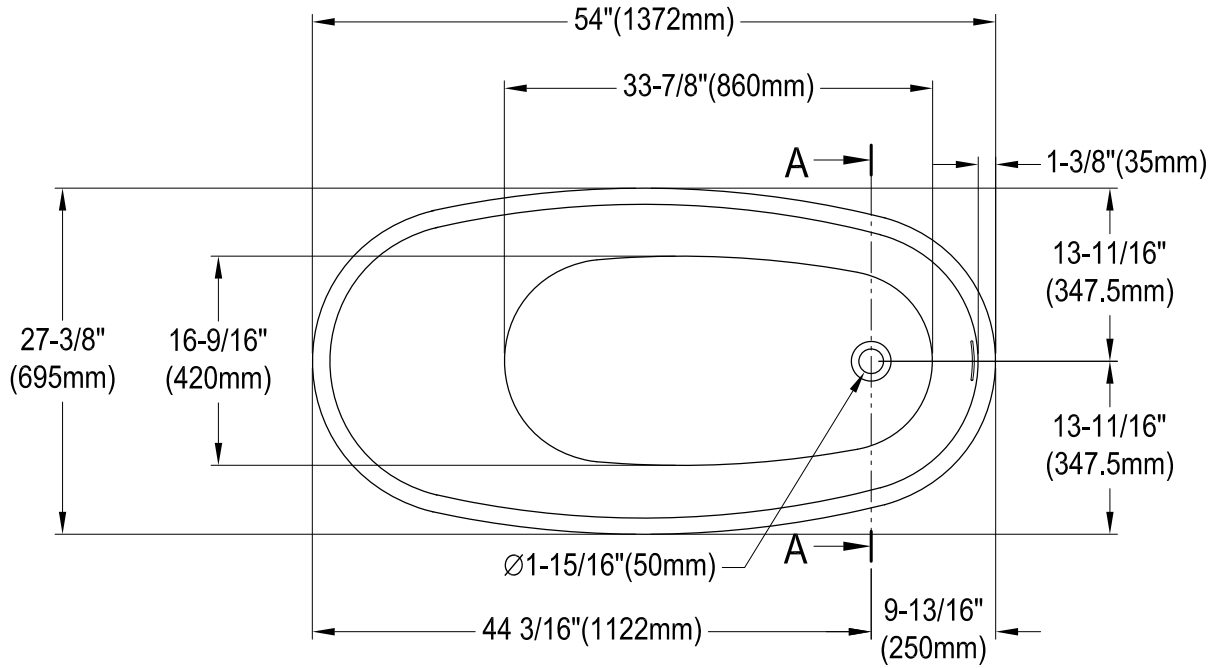

VTRS542827

54" Freestanding Acrylic Tub With Drain

M14 x100 (5 pcs)

Section A-A