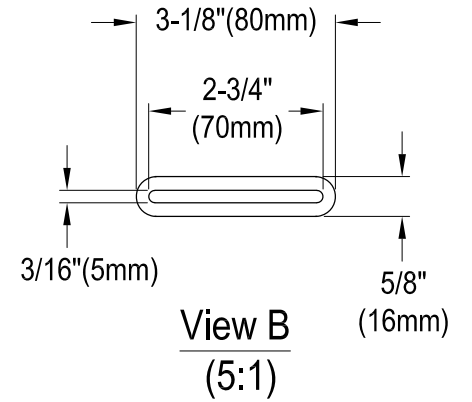

VTRS542827

54" Freestanding Acrylic Tub With Drain

M14 x100 (5 pcs)

Section A-A