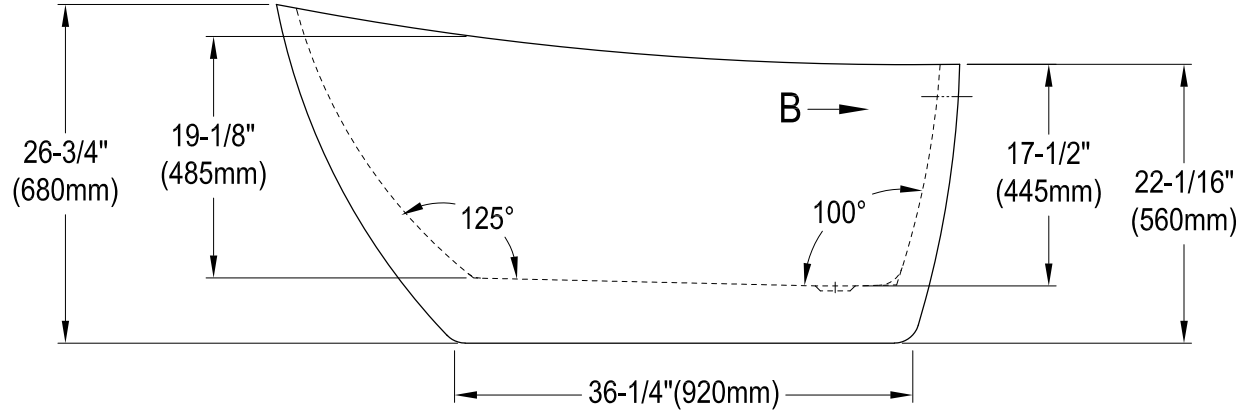

VTRS542827

54" Freestanding Acrylic Tub With Drain

M14 x100 (5 pcs)

Section A-A