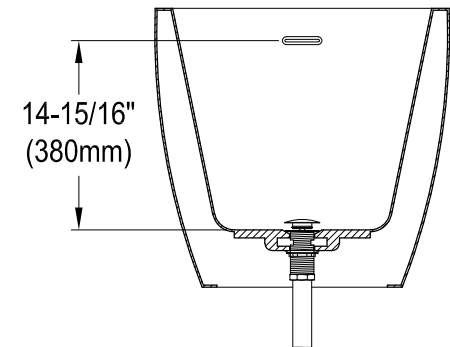

VTRS542827

54" Freestanding Acrylic Tub With Drain

M14 x100 (5 pcs)

Section A-A